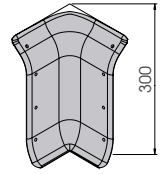

To install with TB14 / TF14

Packing **20 pz / box**  
 Colour **B E**

**KSJ 200 LT**

Packing **to be defined**  
 Colour **K**

**KS 300**

Length **4.000 mm**  
 Packing **1 pz**  
 Colour **M E**

**KEPF 300**

To install with TB20

Packing **40 pz / box**

**KSJ 300**  
To install with TB20 / TF20

Packing 10 pz / box  
Colour B E

**KSI 300**  
To install with TB20 / TF20

Packing 10 pz / box  
Colour B E

**KSE 300**  
To install with TB20 / TF20