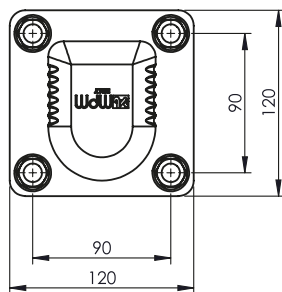

GRD 90

**FAST
AND EASY
TO INSTALL**

**M12
GALVANISED STEEL**

GRD 90 250

Packing Colour **unpacked on pallet**
 B M

Equipped with accessories

02. BOLLARD

GRD 90

PALO PROTEZIONE
BOLLARD

GRD 90/150

ISTRUZIONI DI INSTALLAZIONE
ASSEMBLY INSTRUCTIONS

WARNING
The distance of installation depends on speed and weight of vehicle