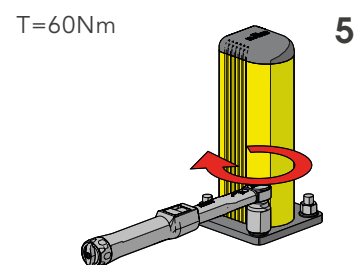

GRD 90

**FAST
AND EASY
TO INSTALL**

**M12
GALVANISED STEEL**

GRD 90 250

Packing Colour **unpacked on pallet**
 B M

Equipped with accessories

02. BOLLARD

GRD 90

PALO PROTEZIONE
BOLLARD

GRD 90/150

ISTRUZIONI DI INSTALLAZIONE
ASSEMBLY INSTRUCTIONS

WARNING
The distance of installation depends on speed and weight of vehicle