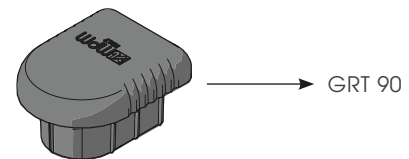

GRD 90

**FAST
AND EASY
TO INSTALL**

**M12
GALVANISED STEEL**

GRD 90 250

Packing Colour **unpacked on pallet**
 B M

Equipped with accessories

02. BOLLARD

GRD 90

PALO PROTEZIONE
BOLLARD

GRD 90/150

ISTRUZIONI DI INSTALLAZIONE
ASSEMBLY INSTRUCTIONS

WARNING
The distance of installation depends on speed and weight of vehicle