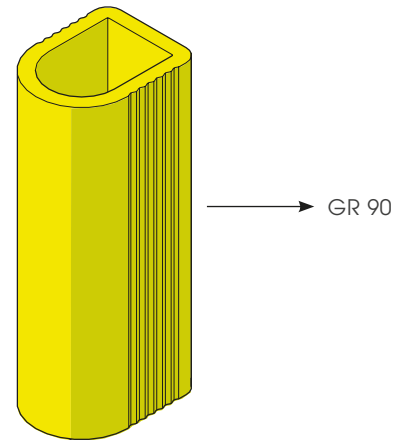

GRD 90

**FAST
AND EASY
TO INSTALL**

**M12
GALVANISED STEEL**

GRD 90 250

Packing Colour **unpacked on pallet**
 B M

Equipped with accessories

02. BOLLARD

GRD 90

PALO PROTEZIONE
BOLLARD

GRD 90/150

ISTRUZIONI DI INSTALLAZIONE
ASSEMBLY INSTRUCTIONS

WARNING
The distance of installation depends on speed and weight of vehicle