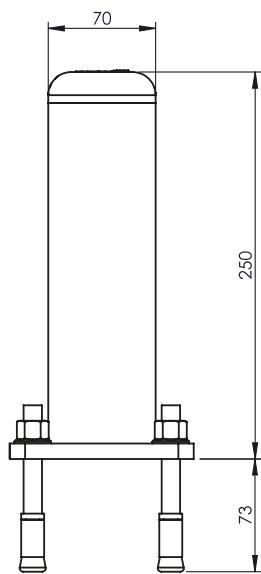

GRD 90

**FAST
AND EASY
TO INSTALL**

**M12
GALVANISED STEEL**

GRD 90 250

Packing Colour **unpacked on pallet**
 B M

Equipped with accessories

02. BOLLARD

GRD 90

PALO PROTEZIONE
BOLLARD

GRD 90/150

ISTRUZIONI DI INSTALLAZIONE
ASSEMBLY INSTRUCTIONS

WARNING
The distance of installation depends on speed and weight of vehicle