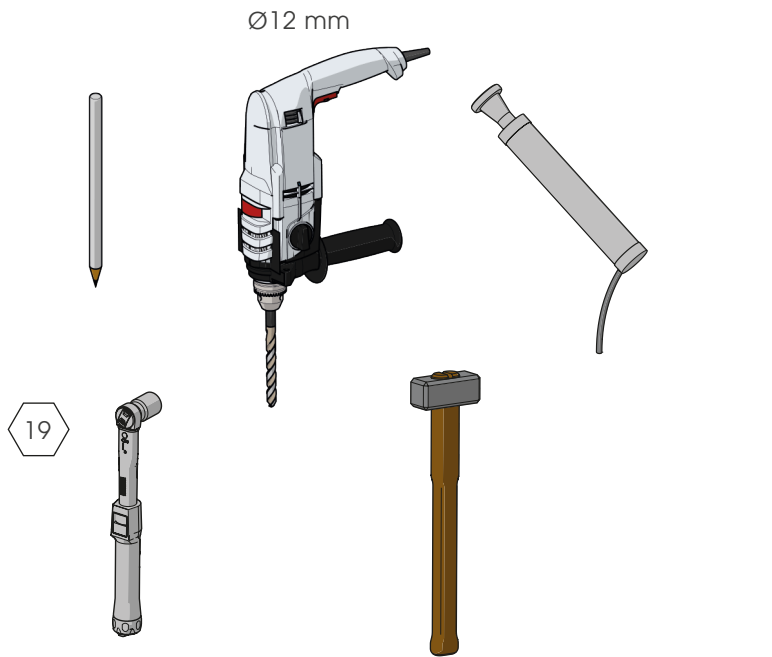

GRD 90

**FAST
AND EASY
TO INSTALL**

**M12
GALVANISED STEEL**

GRD 90 250

Packing Colour **unpacked on pallet**
 B M

Equipped with accessories

02. BOLLARD

GRD 90

PALO PROTEZIONE
BOLLARD

GRD 90/150

ISTRUZIONI DI INSTALLAZIONE
ASSEMBLY INSTRUCTIONS

WARNING
The distance of installation depends on speed and weight of vehicle