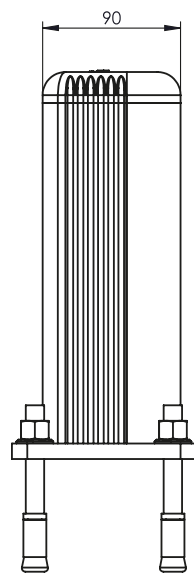

GRD 90

**FAST
AND EASY
TO INSTALL**

**M12
GALVANISED STEEL**

GRD 90 250

Packing Colour **unpacked on pallet**
 B M

Equipped with accessories

02. BOLLARD

GRD 90

PALO PROTEZIONE
BOLLARD

GRD 90/150

ISTRUZIONI DI INSTALLAZIONE
ASSEMBLY INSTRUCTIONS

WARNING
The distance of installation depends on speed and weight of vehicle