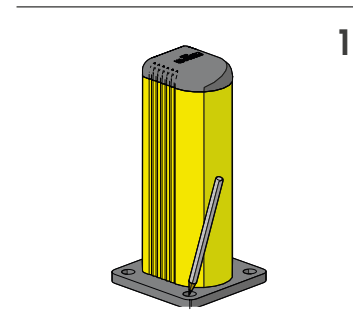

GRD 90

**FAST
AND EASY
TO INSTALL**

**M12
GALVANISED STEEL**

GRD 90 250

Packing Colour **unpacked on pallet**
 B M

Equipped with accessories

02. BOLLARD

GRD 90

PALO PROTEZIONE
BOLLARD

GRD 90/150

ISTRUZIONI DI INSTALLAZIONE
ASSEMBLY INSTRUCTIONS

WARNING
The distance of installation depends on speed and weight of vehicle