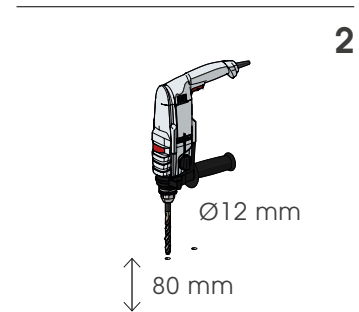

GRD 90

**FAST
AND EASY
TO INSTALL**

**M12
GALVANISED STEEL**

GRD 90 250

Packing Colour **unpacked on pallet**
 B M

Equipped with accessories

02. BOLLARD

GRD 90

PALO PROTEZIONE
BOLLARD

GRD 90/150

ISTRUZIONI DI INSTALLAZIONE
ASSEMBLY INSTRUCTIONS

WARNING
The distance of installation depends on speed and weight of vehicle