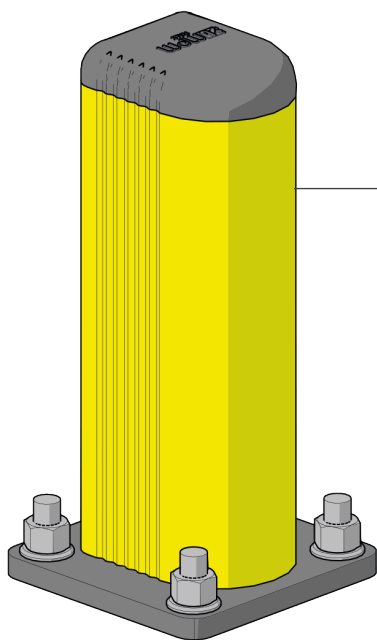

GRD 90

**FAST
AND EASY
TO INSTALL**

**M12
GALVANISED STEEL**

GRD 90 250

Packing Colour **unpacked on pallet**
 B M

Equipped with accessories

02. BOLLARD

GRD 90

PALO PROTEZIONE
BOLLARD

GRD 90/150

ISTRUZIONI DI INSTALLAZIONE
ASSEMBLY INSTRUCTIONS

WARNING
The distance of installation depends on speed and weight of vehicle