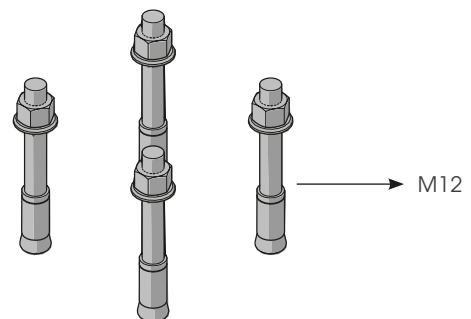

GRD 90

**FAST
AND EASY
TO INSTALL**

**M12
GALVANISED STEEL**

GRD 90 250

Packing Colour **unpacked on pallet**
 B M

Equipped with accessories

02. BOLLARD

GRD 90

PALO PROTEZIONE
BOLLARD

GRD 90/150

ISTRUZIONI DI INSTALLAZIONE
ASSEMBLY INSTRUCTIONS

WARNING
The distance of installation depends on speed and weight of vehicle