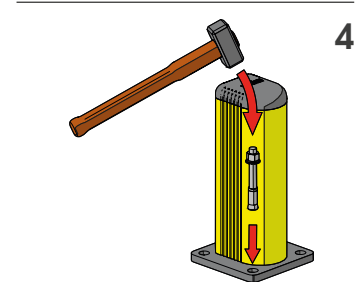

GRD 90

**FAST
AND EASY
TO INSTALL**

**M12
GALVANISED STEEL**

GRD 90 250

Packing Colour **unpacked on pallet**
 B M

Equipped with accessories

02. BOLLARD

GRD 90

PALO PROTEZIONE
BOLLARD

GRD 90/150

ISTRUZIONI DI INSTALLAZIONE
ASSEMBLY INSTRUCTIONS

WARNING
The distance of installation depends on speed and weight of vehicle