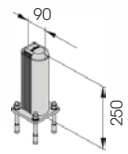

GRD 90

**FAST
AND EASY
TO INSTALL**

**M12
GALVANISED STEEL**

GRD 90 250

Packing Colour **unpacked on pallet**
 B M

Equipped with accessories

02. BOLLARD

GRD 90

PALO PROTEZIONE
BOLLARD

GRD 90/150

ISTRUZIONI DI INSTALLAZIONE
ASSEMBLY INSTRUCTIONS

WARNING
The distance of installation depends on speed and weight of vehicle