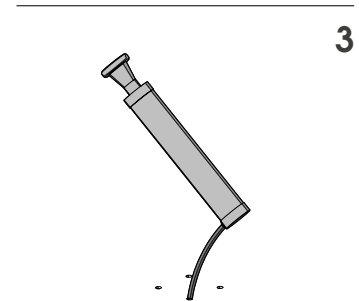

GRD 90

**FAST
AND EASY
TO INSTALL**

**M12
GALVANISED STEEL**

GRD 90 250

Packing Colour **unpacked on pallet**
 B M

Equipped with accessories

02. BOLLARD

GRD 90

PALO PROTEZIONE
BOLLARD

GRD 90/150

ISTRUZIONI DI INSTALLAZIONE
ASSEMBLY INSTRUCTIONS

WARNING
The distance of installation depends on speed and weight of vehicle