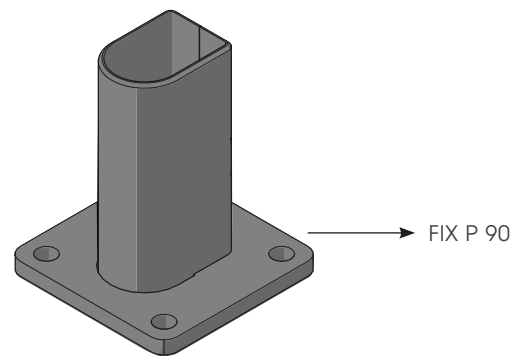

GRD 90

**FAST
AND EASY
TO INSTALL**

**M12
GALVANISED STEEL**

GRD 90 250

Packing Colour **unpacked on pallet**
 B M

Equipped with accessories

02. BOLLARD

GRD 90

PALO PROTEZIONE
BOLLARD

GRD 90/150

ISTRUZIONI DI INSTALLAZIONE
ASSEMBLY INSTRUCTIONS

WARNING
The distance of installation depends on speed and weight of vehicle